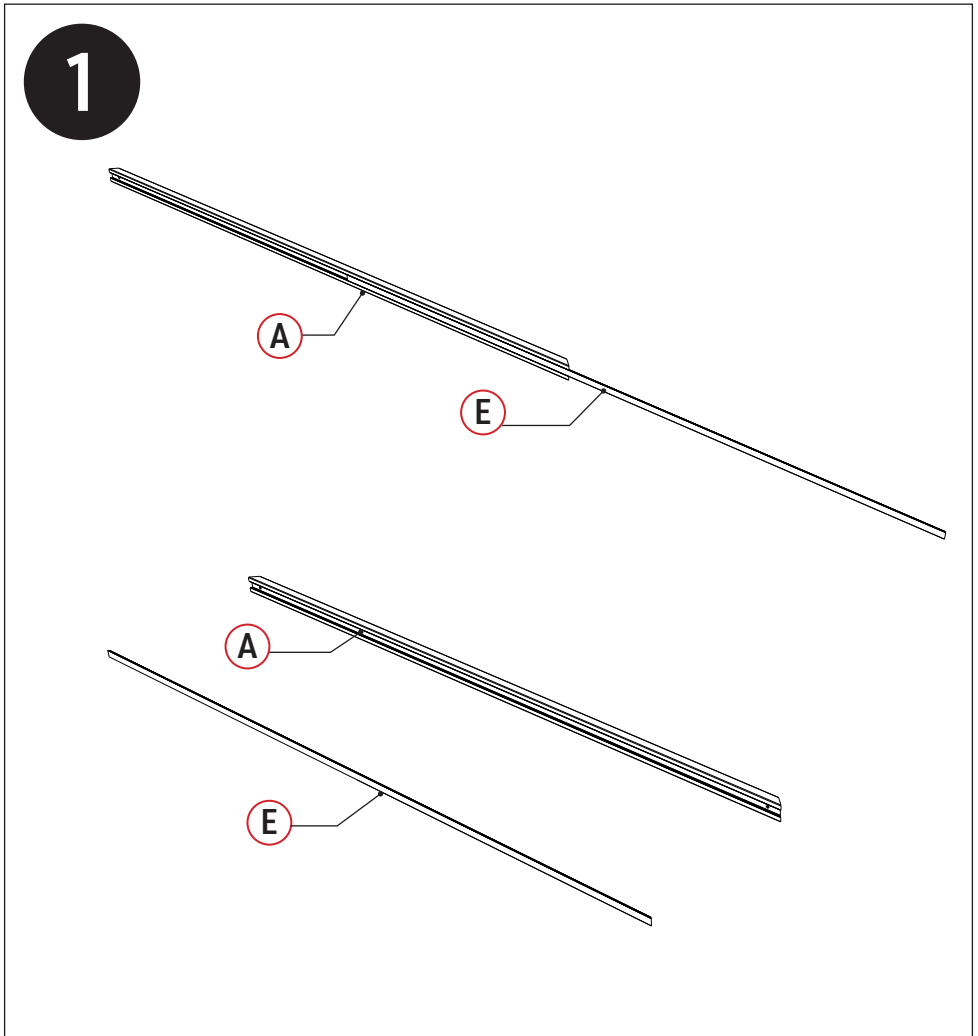

Installation Guide For Privacy Screen Panel 1.13M

Carton	REF	QTY		REF	QTY		REF	QTY
1/1	(A)	2		(C)	1		(D)	1
	(E)	2		(G)	12			
	(#1)	6		(#2)	2		(#3)	4
	(#4)	8		(#5)	4			

REF	PICTURE	QTY
(A)		2PCS
(C)		1PCS
(D)		1PCS
(E)		2PCS
(G)		12PCS

REF	PICTURE	QYT
(#1)	 3.9x25mm	6PCS
(#2)		2PCS
(#3)		4PCS
(#4)		8PCS
(#5)		4PCS

ATTENTION!!!

Tools Required for Installation

5

 **Align**

6

7

8