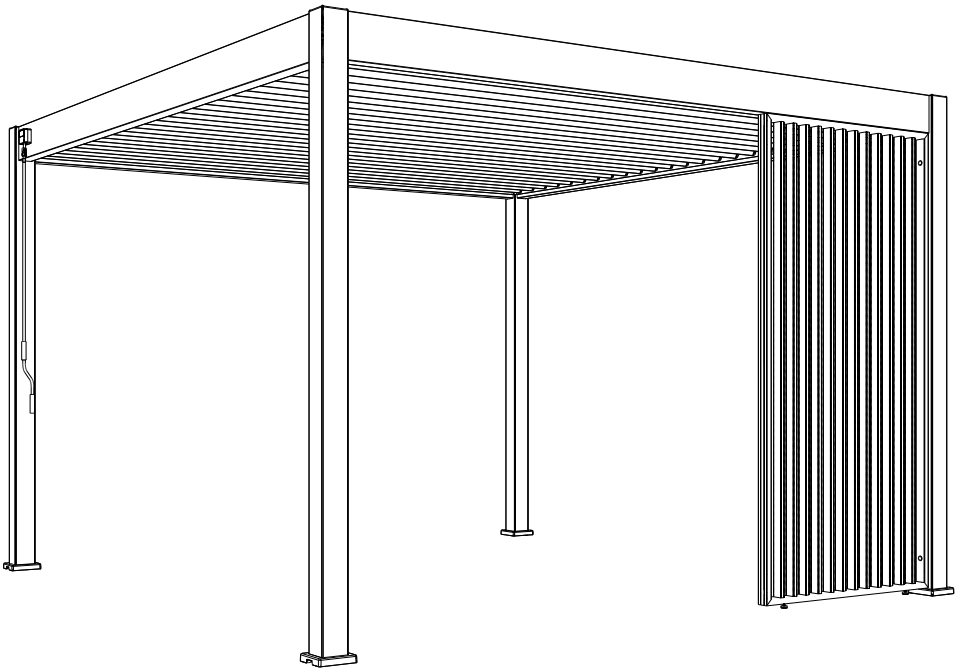

Installation Guide For Privacy Screen Panel 1.13M

Carton	REF	QTY		REF	QTY		REF	QTY
1/1	(A)	2		(C)	1		(D)	1
	(E)	2		(G)	12			
	(#1)	6		(#2)	2		(#3)	4
	(#4)	8		(#5)	4			

REF	PICTURE	QTY
(A)		2PCS
(C)		1PCS
(D)		1PCS
(E)		2PCS
(G)		12PCS

REF	PICTURE	QYT
(#1)	 3.9x25mm	6PCS
(#2)		2PCS
(#3)		4PCS
(#4)		8PCS
(#5)		4PCS

ATTENTION!!!

Tools Required for Installation

5

 **Align**

6

7

8