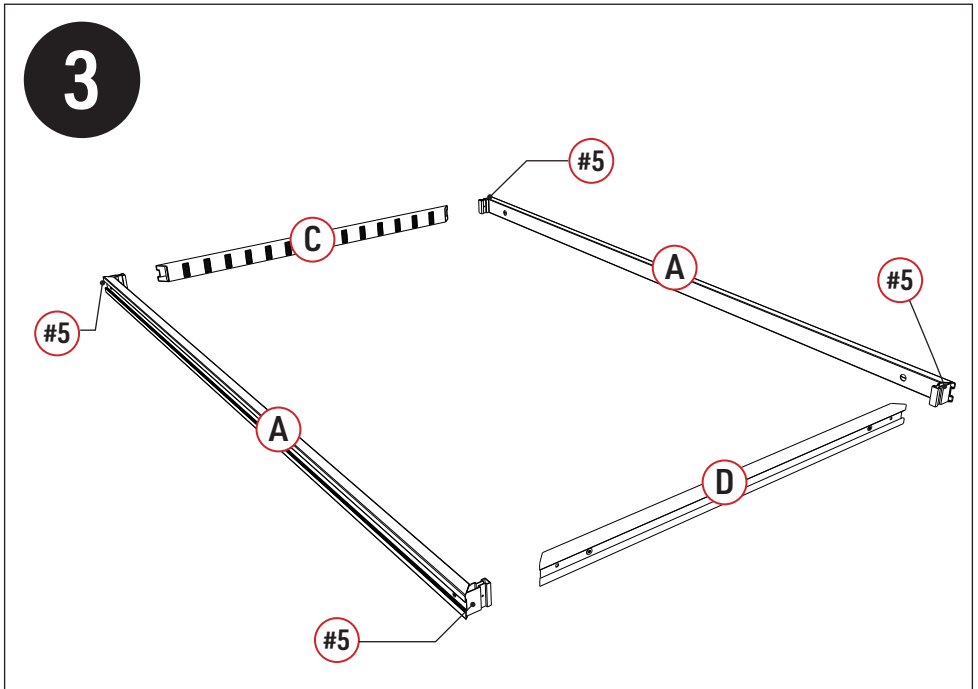

Installation Guide For Privacy Screen Panel 1.13M

Carton	REF	QTY		REF	QTY		REF	QTY
1/1	(A)	2		(C)	1		(D)	1
	(E)	2		(G)	12			
	(#1)	6		(#2)	2		(#3)	4
	(#4)	8		(#5)	4			

REF	PICTURE	QTY
(A)		2PCS
(C)		1PCS
(D)		1PCS
(E)		2PCS
(G)		12PCS

REF	PICTURE	QYT
(#1)	 3.9x25mm	6PCS
(#2)		2PCS
(#3)		4PCS
(#4)		8PCS
(#5)		4PCS

ATTENTION!!!

Tools Required for Installation

5

 **Align**

6

7

8