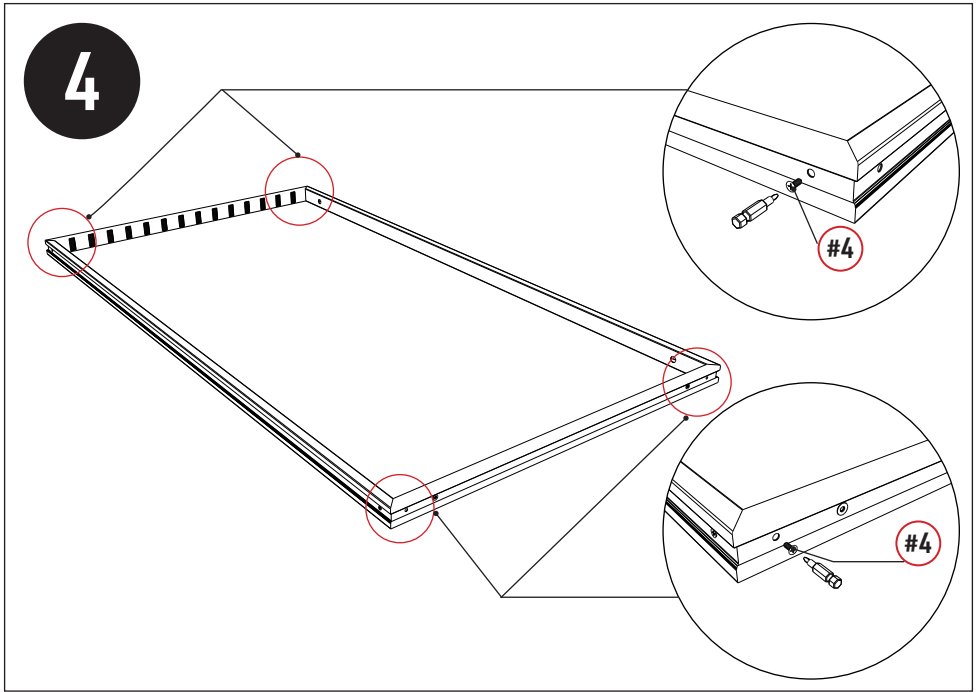

Installation Guide For Privacy Screen Panel 1.13M

Carton	REF	QTY		REF	QTY		REF	QTY
1/1	(A)	2		(C)	1		(D)	1
	(E)	2		(G)	12			
	(#1)	6		(#2)	2		(#3)	4
	(#4)	8		(#5)	4			

REF	PICTURE	QTY
(A)		2PCS
(C)		1PCS
(D)		1PCS
(E)		2PCS
(G)		12PCS

REF	PICTURE	QYT
(#1)	 3.9x25mm	6PCS
(#2)		2PCS
(#3)		4PCS
(#4)		8PCS
(#5)		4PCS

ATTENTION!!!

Tools Required for Installation

5

 **Align**

6

7

8