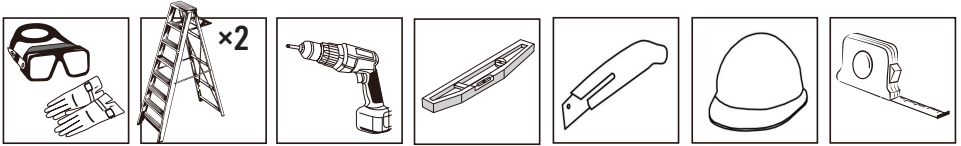

Installation Guide For Privacy Screen Panel 1.13M

Carton	REF	QTY		REF	QTY		REF	QTY
1/1	(A)	2		(C)	1		(D)	1
	(E)	2		(G)	12			
	(#1)	6		(#2)	2		(#3)	4
	(#4)	8		(#5)	4			

REF	PICTURE	QTY
(A)		2PCS
(C)		1PCS
(D)		1PCS
(E)		2PCS
(G)		12PCS

REF	PICTURE	QYT
(#1)	 3.9x25mm	6PCS
(#2)		2PCS
(#3)		4PCS
(#4)		8PCS
(#5)		4PCS

ATTENTION!!!

Tools Required for Installation

5

 **Align**

6

7

8