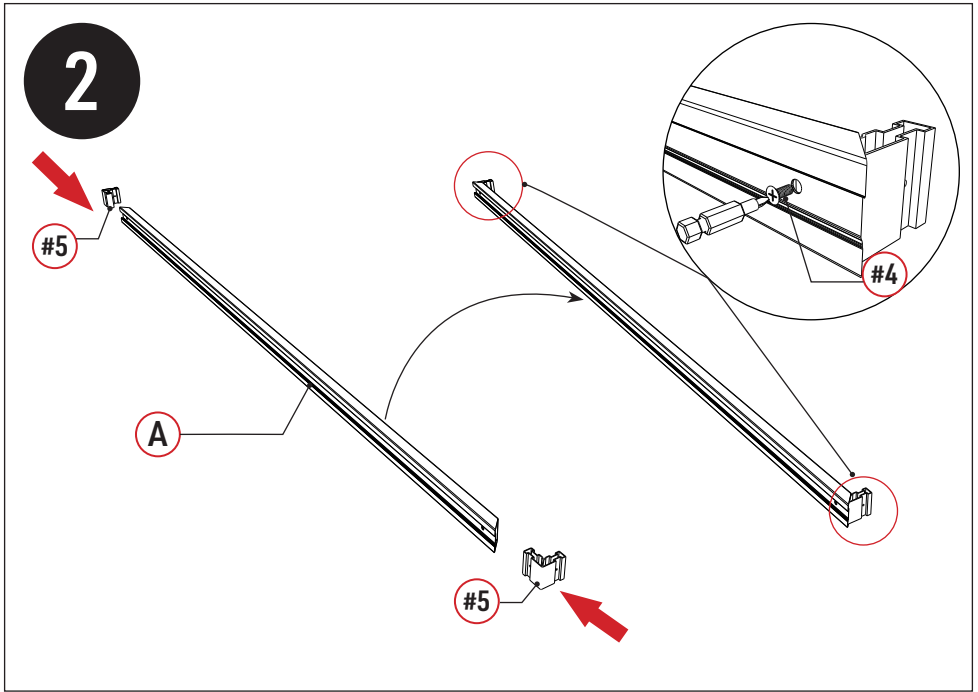

Installation Guide For Privacy Screen Panel 1.13M

Carton	REF	QTY		REF	QTY		REF	QTY
1/1	(A)	2		(C)	1		(D)	1
	(E)	2		(G)	12			
	(#1)	6		(#2)	2		(#3)	4
	(#4)	8		(#5)	4			

REF	PICTURE	QTY
(A)		2PCS
(C)		1PCS
(D)		1PCS
(E)		2PCS
(G)		12PCS

REF	PICTURE	QYT
(#1)	 3.9x25mm	6PCS
(#2)		2PCS
(#3)		4PCS
(#4)		8PCS
(#5)		4PCS

ATTENTION!!!

Tools Required for Installation

5

 **Align**

6

7

8